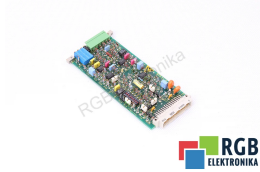

## 047830-411401 047831-2047 BOSCH

Used BOSCH REXROTH 047830-411401  
Tested and cleaned.  
24 months guarantee  
Dedicated courier  
Delivery across Europe even in 24h

### TECHNICAL DATA

MANUFACTURER	BOSCH REXROTH
MODEL	047830-411401
CATEGORY	Others
WEIGHT [KG]	1.0
HEIGHT [CM]	4.0
LENGTH [CM]	17.0
WIDTH [CM]	9.0

24/7 SUPPORT AVAILABLE  
[+48 71 750 09 78](tel:+48717500978)